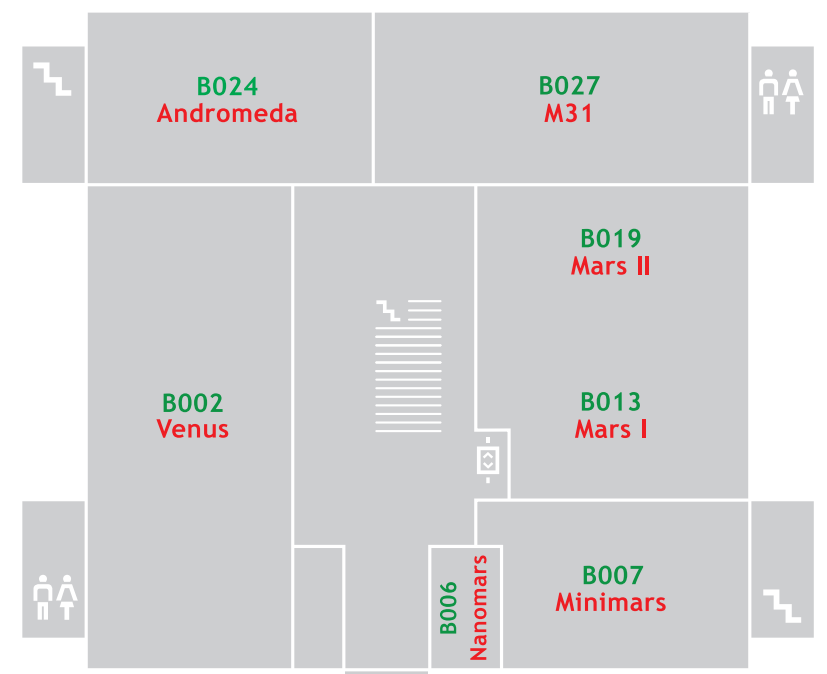

B0

AK

Kælder / Basement

A0

Stueetage / Ground floor