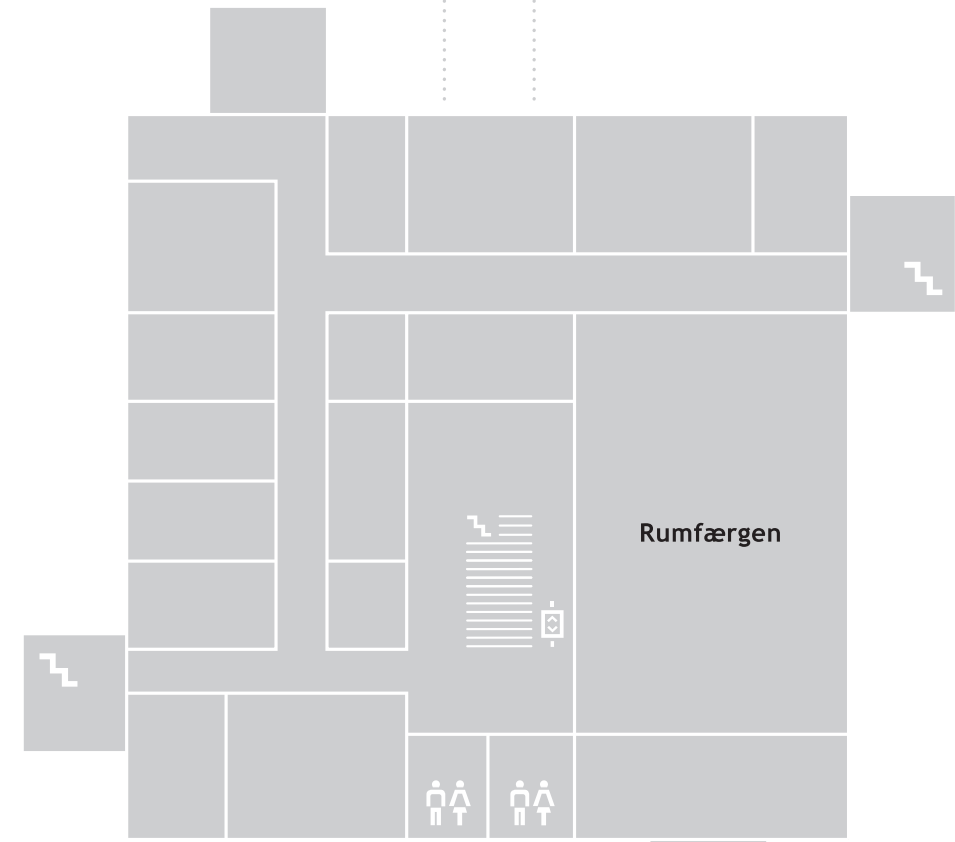

B0

AK

Kælder / Basement

A0

Stueetage / Ground floor