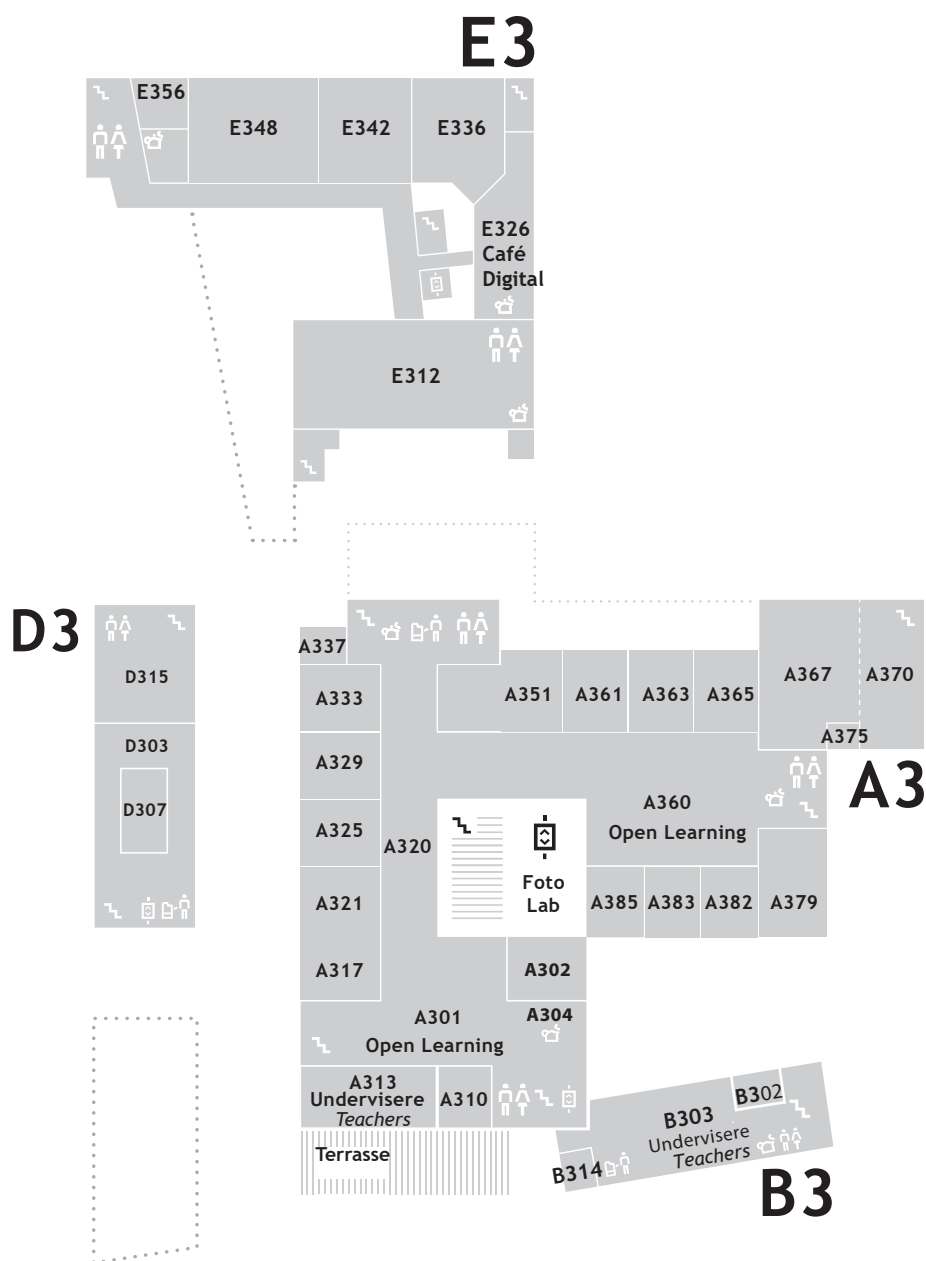

# GBG: Guldbergsgade 29N - 2200 KBH N

Stueetage / Ground floor

# GBG: Guldbergsgade 29N - 2200 KBH N

1. sal / 1st floor

# GBG: Guldbergsgade 29N - 2200 KBH N

2. sal / 2nd floor

# GBG: Guldbergsgade 29N - 2200 KBH N

4. sal / 4th floor